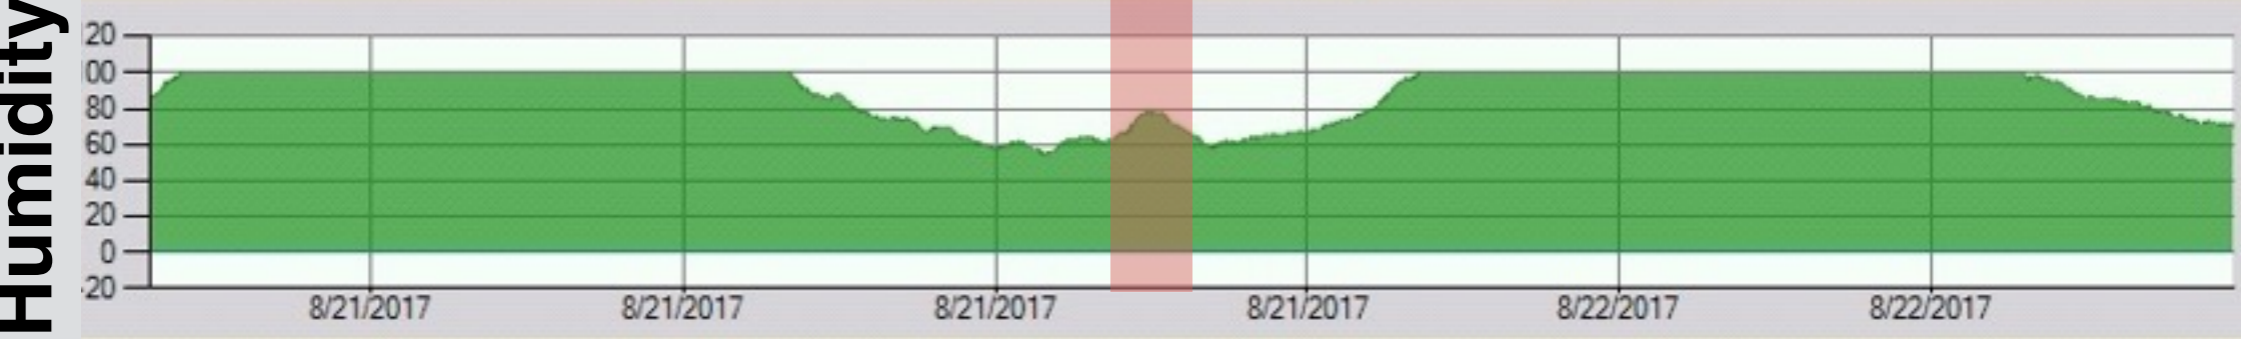

Dampness

- Humidity
- Dampness