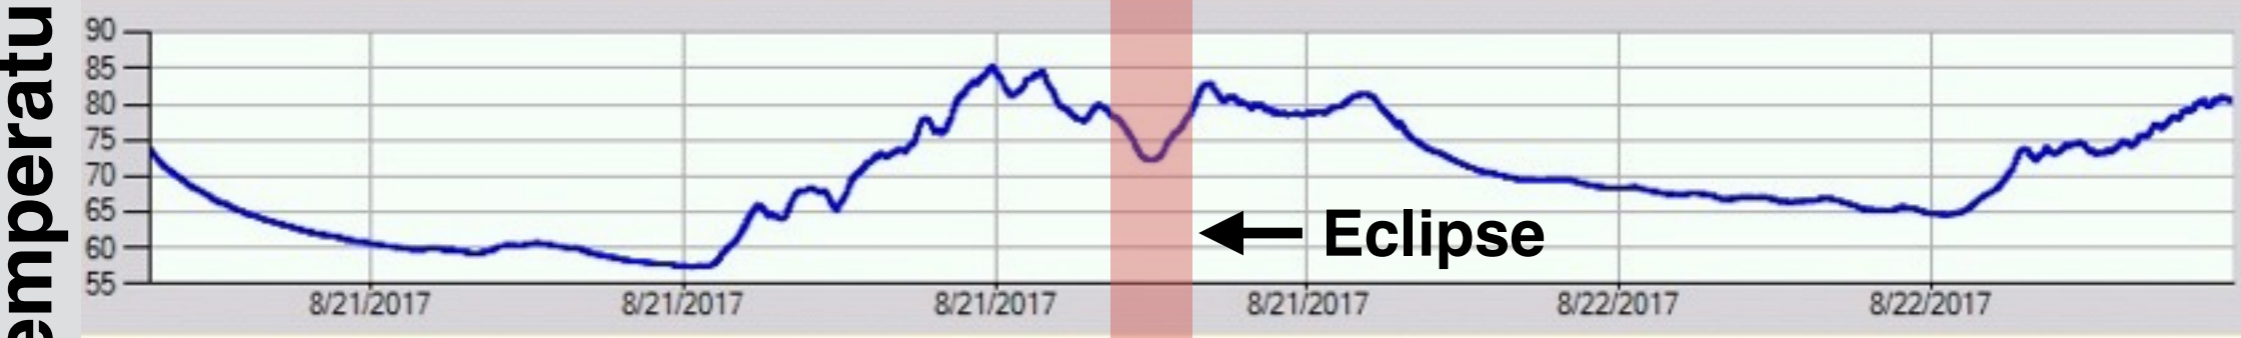

**Cail Daley
Murphy, NC**

Clear $\Delta = -31^\circ\text{F}$
 Damp $v = 1015$
 Daylight $v = 94\%$
 Calm $v = 4.6 \text{ mph}$
 Safe

Observatory Conditions

Ambient Temperature: 80.6°F
 Sky Temperature: 41.8°F
 Dew Point: 71.9°F
 Wind Speed: 5 mph
 Humidity: 70%

11:49:19 AM Tuesday, August 22, 2017

1.8exp

Temperature

Humidity

Sky Condition

- Ambient
- Sky
- Cloud Zone

Weather

- Ambient