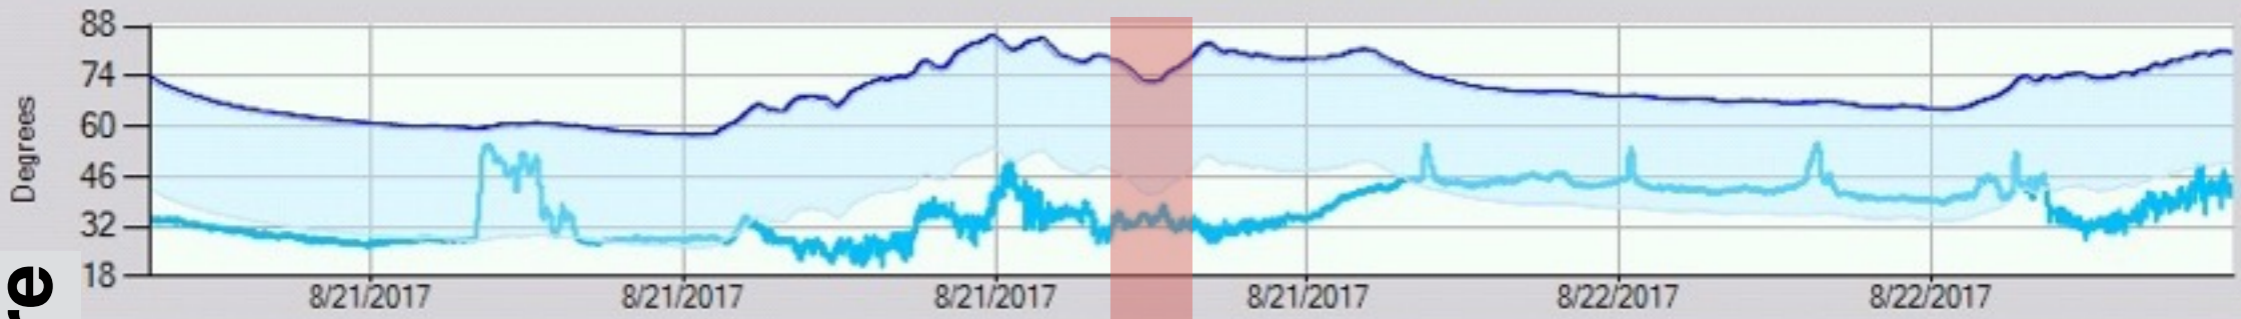

**Cail Daley
Murphy, NC**

Clear $\Delta = -31^\circ\text{F}$
 Damp $v = 1015$
 Daylight $v = 94\%$
 Calm $v = 4.6 \text{ mph}$
 Safe

Observatory Conditions

Ambient Temperature: 80.6°F
 Sky Temperature: 41.8°F
 Dew Point: 71.9°F
 Wind Speed: 5 mph
 Humidity: 70%

11:49:19 AM Tuesday, August 22, 2017

1.8exp

Temperature

Humidity

Sky Condition

- Ambient
- Sky
- Cloud Zone

Weather

- Ambient