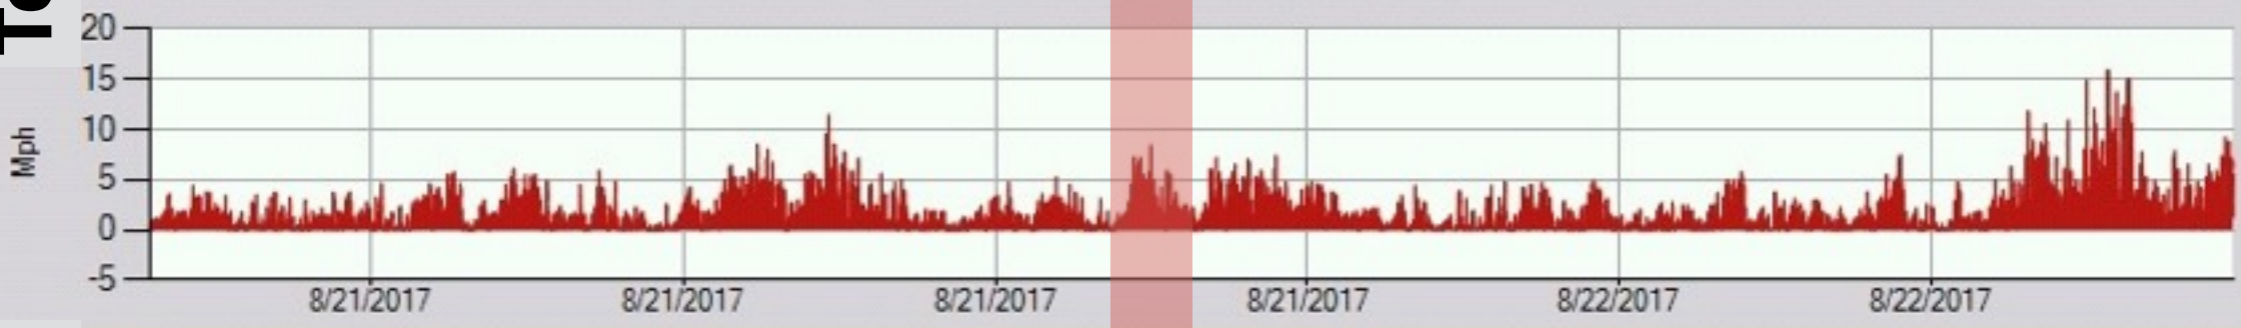

**Cail Daley
Murphy, NC**

Clear $\Delta = -31^\circ\text{F}$
 Damp $v = 1015$
 Daylight $v = 94\%$
 Calm $v = 4.6 \text{ mph}$
 Safe

Observatory Conditions

Ambient Temperature: 80.6°F
 Sky Temperature: 41.8°F
 Dew Point: 71.9°F
 Wind Speed: 5 mph
 Humidity: 70%

11:49:19 AM Tuesday, August 22, 2017

1.8exp

Temperature

Humidity

Sky Condition

- Ambient
- Sky
- Cloud Zone

Weather

- Ambient